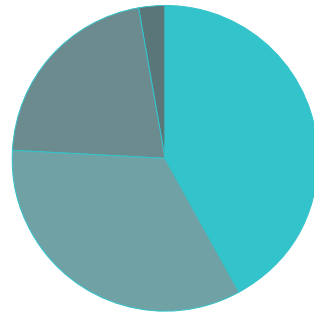

[2011 REVENUE + EXPENSES]

Revenue

Contributed Income	$679,363
Earned Income	$545,846
Events	$342,308
In-Kind Donations	$42,996
Building Bemis Capital Campaign*	$1,099,520

Revenue **$2,710,033***

*Funds received in 2011 were used for Building Bemis capital improvements